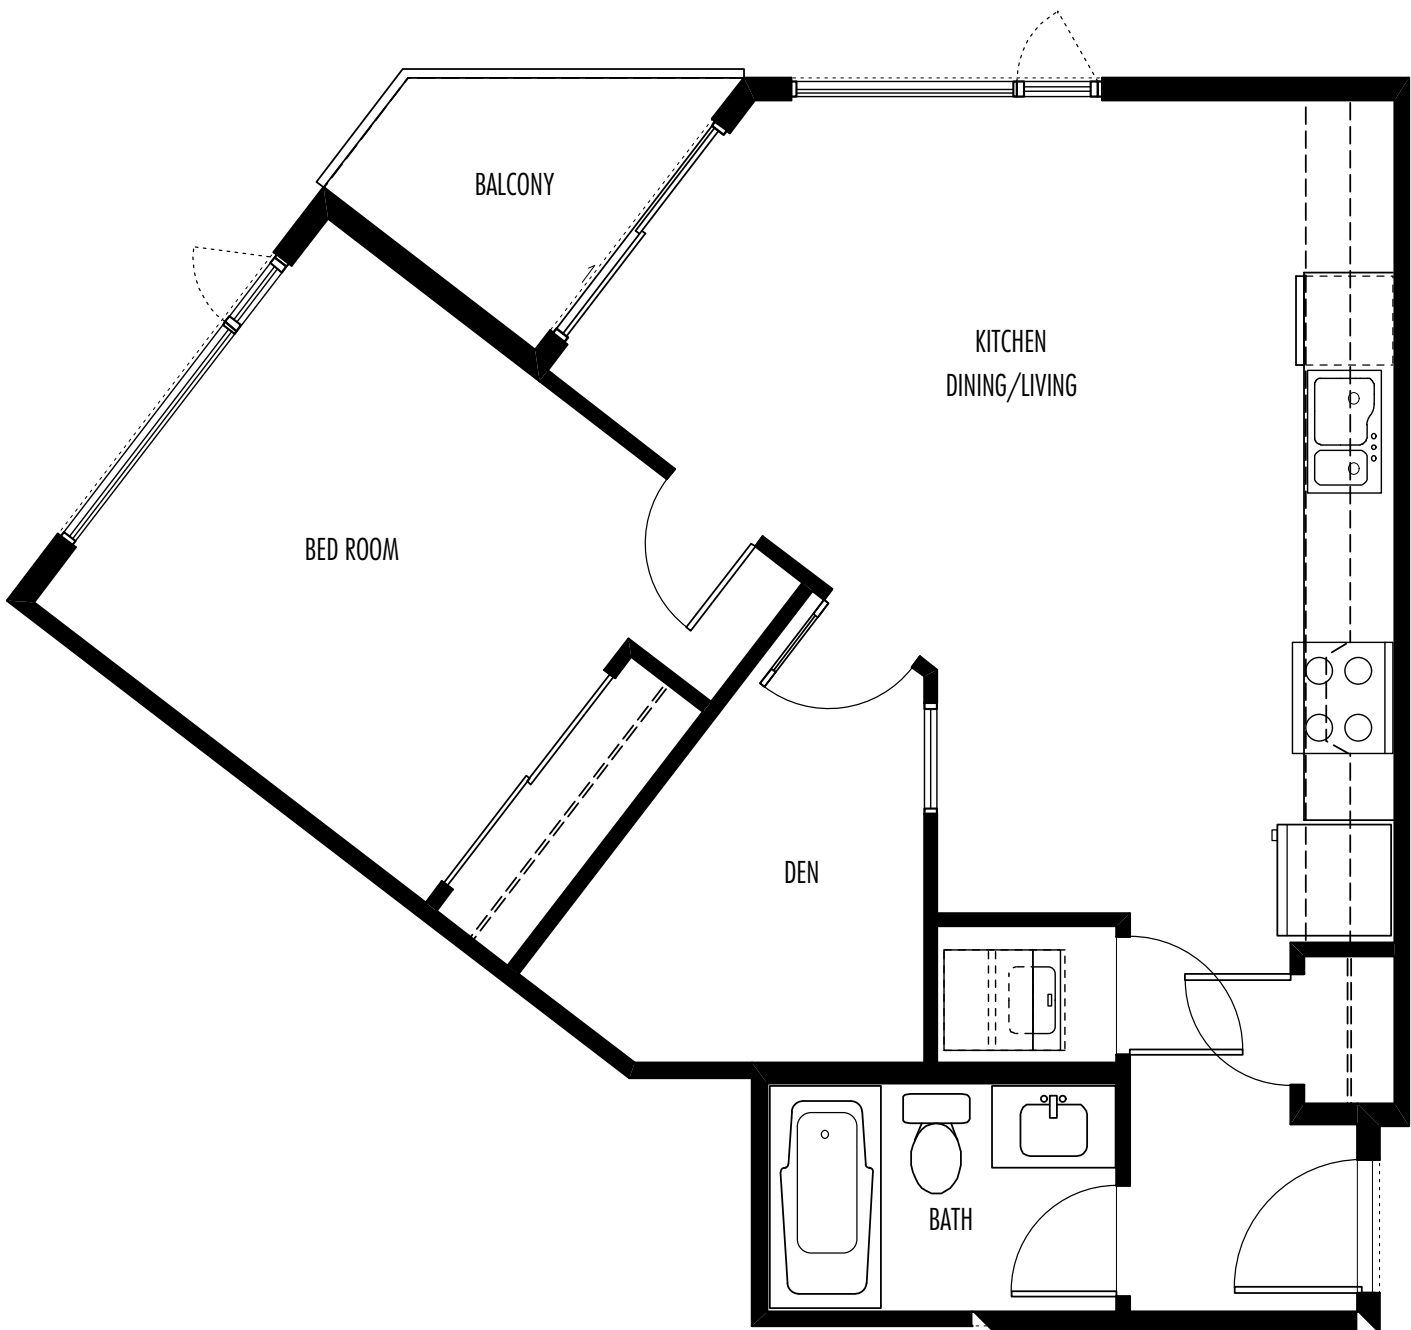

RESIDENCES

— AT THE HEIGHTS —

B10
ONE BEDROOM+DEN | 630 sq. ft

(+32.4 sq. ft balcony)

APPLICABLE UNITS

#206

#306

#405

RESIDENCES

— AT THE HEIGHTS —

ONE BEDROOM+DEN

B11

700 sq. ft

(+47.0 sq. ft balcony)

APPLICABLE UNITS

#205

#305

#404